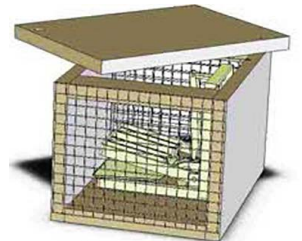

Stoats

Rats

Hedgehogs

Wek a length box **\$23.00**
 Wek a length S/S **\$73.00**
 Wek a length combo **\$54.00**

Doc 200

Stoats

Rats

Hedgehogs

Wek a length box **\$32.00**
 Wek a length S/S **\$80.00**
 Wek a length combo **\$67.00**
 Wek a double combo 900 **\$115.00**
 Wek a double S/S **\$145.00**
 Baffles **\$1.50**

Doc 250

Ferrets

Stoats

Rats