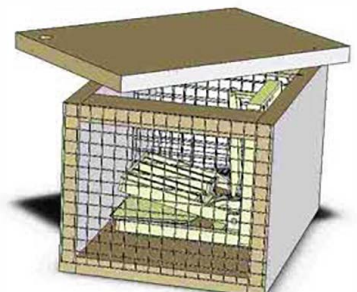

Doc 150

Stoats

Rats

Hedgehogs

Single set box without trap	\$20.00
Single set box with combo	\$57.00
Single set box with S/S	\$67.00
Double-set box without trap	\$24.00
Double-set box with combo	\$78.00
Double-set box with S/S	\$116.00
Combo trap only	\$29.00
Stainless steel (S/S) trap only	\$44.00

Doc 200

Stoats

Rats

Hedgehogs

Single set box without trap	\$30.00
Single set box with combo	\$62.00
Single set box with S/S	\$72.00
Double-set box without trap	\$37.50
Double-set box with combo	\$94.00
Double-set box with S/S	\$127.00
Combo trap only	\$30.00
Stainless steel (S/S) trap only	\$46.00

Doc 250

Ferrets

Stoats

Rats

Hedgehogs

Single set box without trap	\$32.00
Single set box with combo	\$75.00
Single set box with S/S	\$135.00
Combo trap only	\$43.00
Stainless steel (S/S) trap only	\$99.00

All prices are excluding GST and Freight.