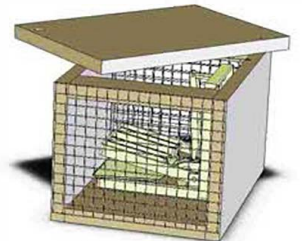

Doc 150

Stoats

Rats

Hedgehogs

Single set box without trap	\$20.00
Single set box with combo	\$57.00
Single set box with S/S	\$67.00
Double-set box without trap	\$24.00
Double-set box with combo	\$78.00
Double-set box with S/S	\$116.00
Combo trap only	\$29.00
Stainless steel (S/S) trap only	\$44.00

Doc 200

Stoats

Rats

Hedgehogs

Single set box without trap	\$30.00
Single set box with combo	\$62.00
Single set box with S/S	\$72.00
Double-set box without trap	\$37.50
Double-set box with combo	\$94.00
Double-set box with S/S	\$127.00
Combo trap only	\$30.00
Stainless steel (S/S) trap only	\$46.00

Doc 250

Ferrets

Stoats

Rats

Hedgehogs

Single set box without trap	\$32.00
Single set box with combo	\$75.00
Single set box with S/S	\$135.00
Combo trap only	\$43.00
Stainless steel (S/S) trap only	\$99.00

All prices are excluding GST and Freight.